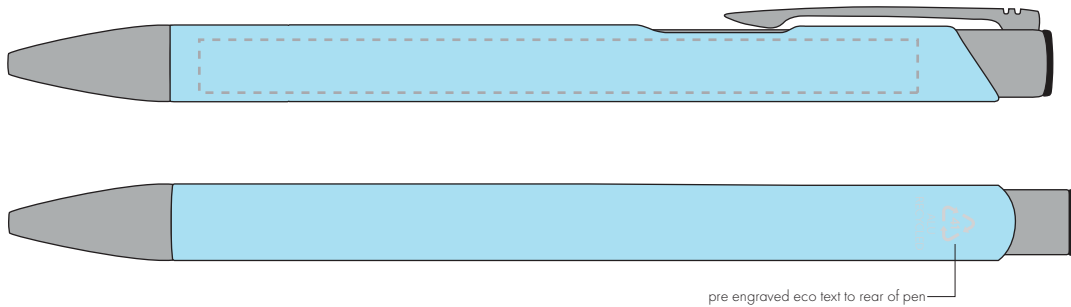

Your Ref:
Our Ref:

Quantity:
Version: 1

Product Code: TPC982001
Product Colour: PASTEL BLUE

PRINTING CONCERNS:

We stock this item in the following colours

**PANTONE REFERENCE(S)**

● Engrave

ARTWORK SCALE 100%

ARTWORK SCALE 100%
Side Engrave Area:
95mm x 7mm

Product Image for visualisation
- colours may vary

The dashed line is to demonstrate print area and will not appear on your printed item

PLEASE NOTE:

- All colours including print and product are for visual purposes only and should not be regarded as the actual colour of the product and print.
- Some products may vary from batch to batch and may differ from previous orders.
- The colour and texture of a product can also have an effect on the final print colour.
- By approving this order we accept that you understand these terms.